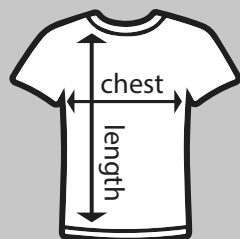

Available in: Black

Unisex Tee

Colour: _____

Size: Adult _____ Youth _____ **TOTAL:**

Pullover Hoodie

Colour: _____

Size: Adult _____ Youth _____ **TOTAL:**

Sweatpants

Size: Youth _____

TOTAL:

GRAND TOTAL: Tax Included

METHOD OF PAYMENT

Cash (enclosed in full) Check (Payable to School)

For more detail Sizing visit schooltee.com/garment-sizing

*Add \$2 for 2XL and 3XL sizes

SIZING CHART

When measuring **Chest Width**, measure the horizontal length under the armpits. *It's best to lay a shirt flat to do this.* **Length** is measured from shoulder to the bottom on the shirt.

SIZE	Unisex Tee	Pullover Hoodie	Pants
Youth XS	Chest 16" - Length 20" (6-8)		
Youth S	Chest 17" - Length 22" (10-12)	Chest 17" - Length 22" (10-12)	Size 6-8
Youth M	Chest 18" - Length 24" (14-16)	Chest 18" - Length 23" (14-16)	Size 8-10
Youth L	Chest 19" - Length 25" (18-20)	Chest 19" - Length 24" (18-20)	Size 12-14
Youth XL	Chest 20" - Length 26" (22-24)	Chest 20" - Length 25" (22-24)	Size 16-18
Adult S	Chest 19" - Length 28"	Chest 20" - Length 26"	
Adult M	Chest 20" - Length 29"	Chest 22" - Length 27"	
Adult L	Chest 22" - Length 30"	Chest 24" - Length 28"	
Adult XL	Chest 24" - Length 31"	Chest 26" - Length 29"	
Adult 2XL*	Chest 26" - Length 32"	Chest 28" - Length 30"	
Adult 3XL*	Chest 28" - Length 33"	Chest 30" - Length 31"	